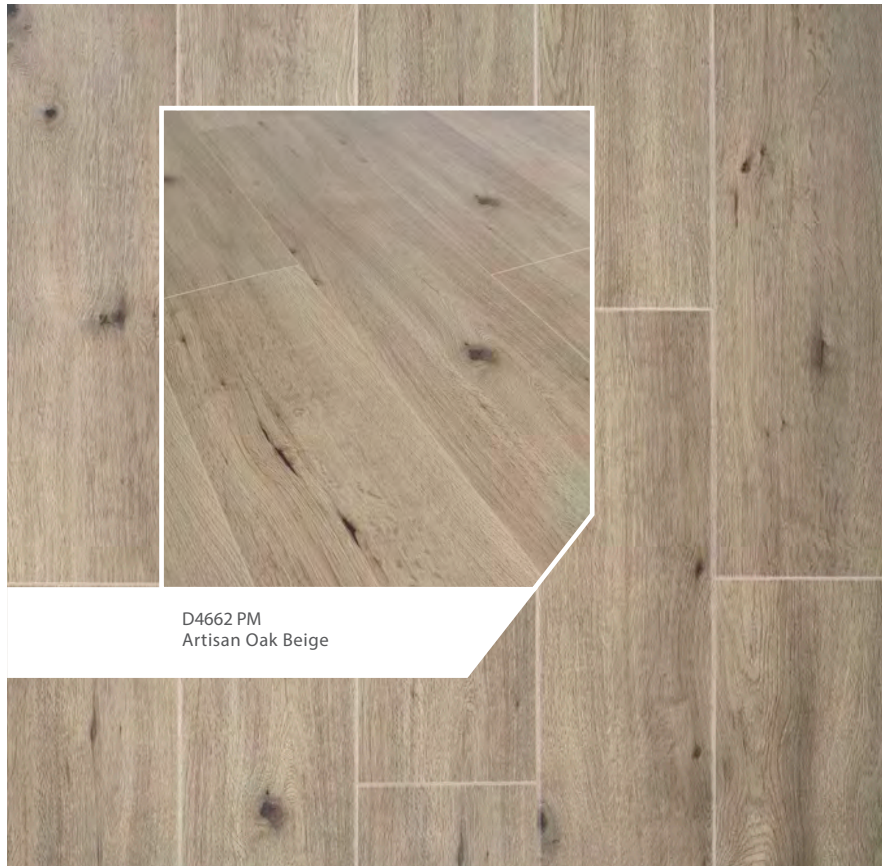

CLICK SYSTEM:
5G

1380 mm | 54.33"

244 mm | 9.6"

8 mm | 5/16"

oversize

D4662 PM
Artisan Oak Beige

D4660 PM
Artisan Oak Natural

D3783 NM
Montreux Oak