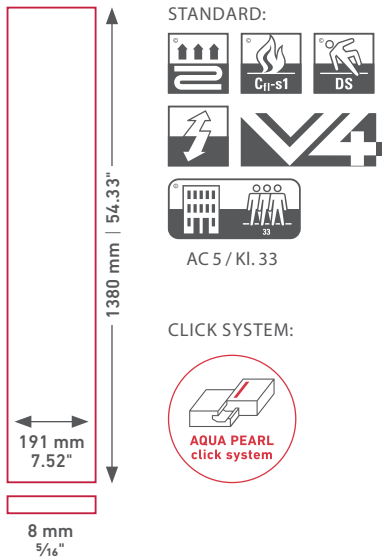

GRAND SELECTION LIBERTY PEARL V4