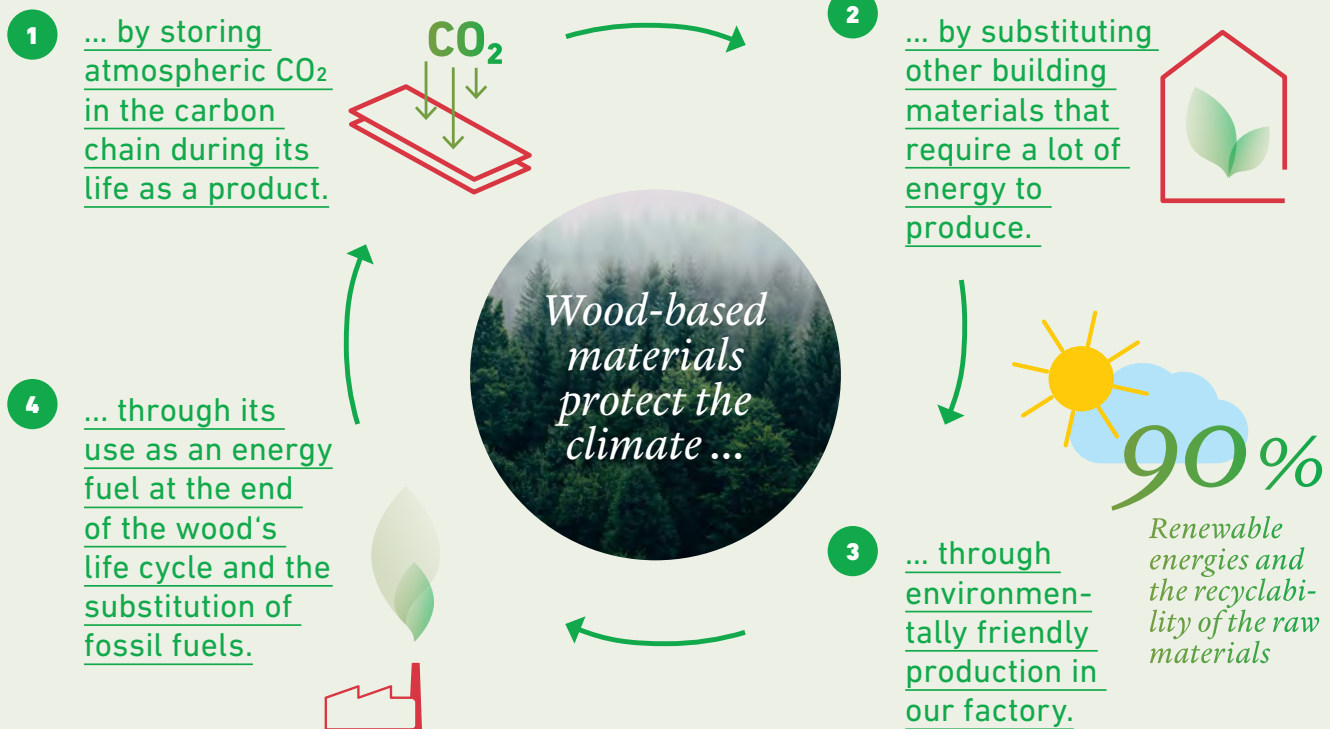

World-class Sustainability at SWISS KRONO AG

At the end of their life all SWISS KRONO produced panels can be recycled into particle board production elsewhere, or converted into biomass energy, creating a circular product lifecycle.

RESPONSIBILITY

We are dedicated to a high level of resource efficiency and renewable energy. Our strategy: complete usage of material flows, short distances, renewable energy sources and a high level of energy efficiency.